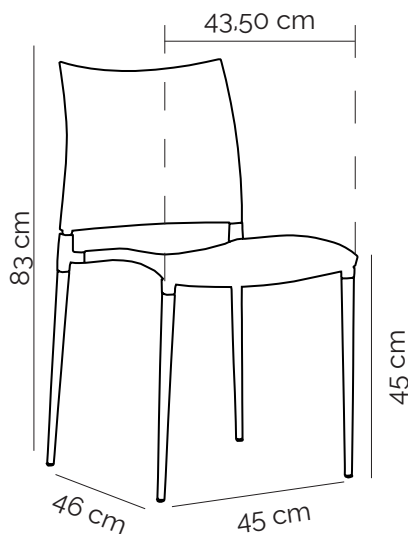

- Stackable up to 8 pcs
- Die-cast aluminium frame
- Fiberglass reinforced PP seat and back
- Suitable for indoor and outdoor use

Technical Details

Crtn
Net : 5,30 kg
Gross : 6,10 kg

20' DC : 336 pcs
40' DC : 668 pcs
40' HC : 752 pcs
90 cbm truck : 888 pcs

4 pcs - 56X64X98 cm / 0,35 cbm

101010001
Cream

101010003
Yellow

101010007
Red

101010006
Orange

101010002
Sax Blue

101010005
Black

Chair NEPTUN

- Stackable up to 8 pcs
- Die-cast aluminium frame
- Fiberglass reinforced PP seat and back
- Suitable for indoor and outdoor use
- CATAS test certificated

Technical Details

Crtn

Net : 4,25 kg

Gross : 5,00 kg