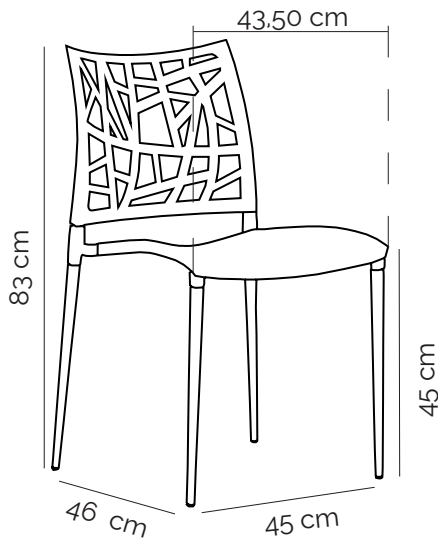

- Stackable up to 8 pcs
- Die-cast aluminium frame
- Pc back and PP seat
- Suitable for indoor and outdoor use

Technical Details

Crtn

Net : 4,00 kg

Gross : 4,70 kg

20' DC : 412 pcs

40' DC : 824 pcs

40' HC : 964 pcs

90 cbm truck : 1020 pcs

4 pcs - 50X64X94 cm / 0,30 cbm