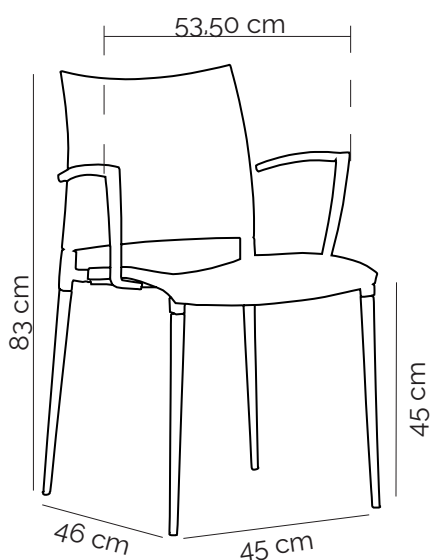

- Stackable up to 8 pcs
- Die-cast aluminium frame
- Fiberglass reinforced PP seat and back
- Suitable for indoor and outdoor use

Technical Details

Crtn
Net : 5,30 kg
Gross : 6,10 kg

20' DC : 336 pcs
40' DC : 668 pcs
40' HC : 752 pcs
90 cbm truck : 888 pcs

4 pcs - 56X64X98 cm / 0,35 cbm

101010001
Cream

101010003
Yellow

101010007
Red

101010006
Orange

101010002
Sax Blue

101010005
Black

Chair NEPTUN

- Stackable up to 8 pcs
- Die-cast aluminium frame
- Fiberglass reinforced PP seat and back
- Suitable for indoor and outdoor use
- CATAS test certificated

Technical Details

Crtn

Net : 4,25 kg

Gross : 5,00 kg