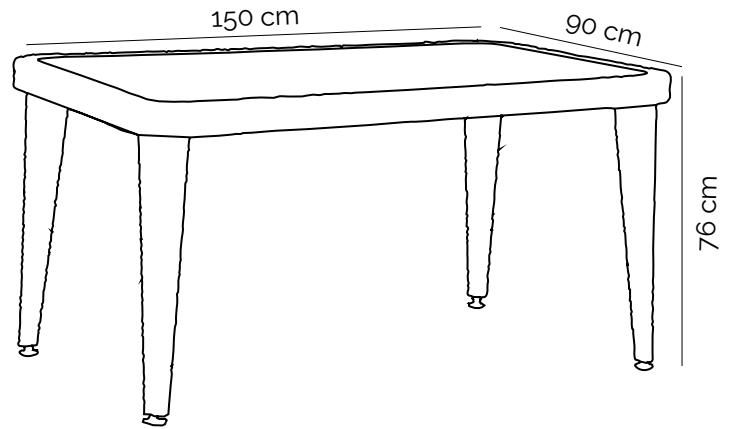

- Table 90x150 cm with Iroko Top
- Suitable for 6 person
- Easy to assemble
- Aluminum bars underneath the top
- Adjustable pingos
- Compatible with armchair Flash-R, Royal and Antares

## Technical Details

Crtn  
Net : 21,50 kg  
Gross : 24,00 kg

20' DC : 157 pcs  
40' DC : 314 pcs  
40' HC : 366 pcs  
90 cbm truck : 450 pcs

Table top 1pc/crtn - 152x94x9 cm / 0,13 cbm  
Table legs 4pcs/crtn - 89x18x26 cm / 0,06 cbm

- Table 90x150 cm with Glass Top
- Suitable for 6 person
- Easy to assemble
- Aluminum bars underneath the top
- Adjustable pingos
- 6 mm tempered colored glass
- Compatible with armchair Flash-R, Royal and Antares