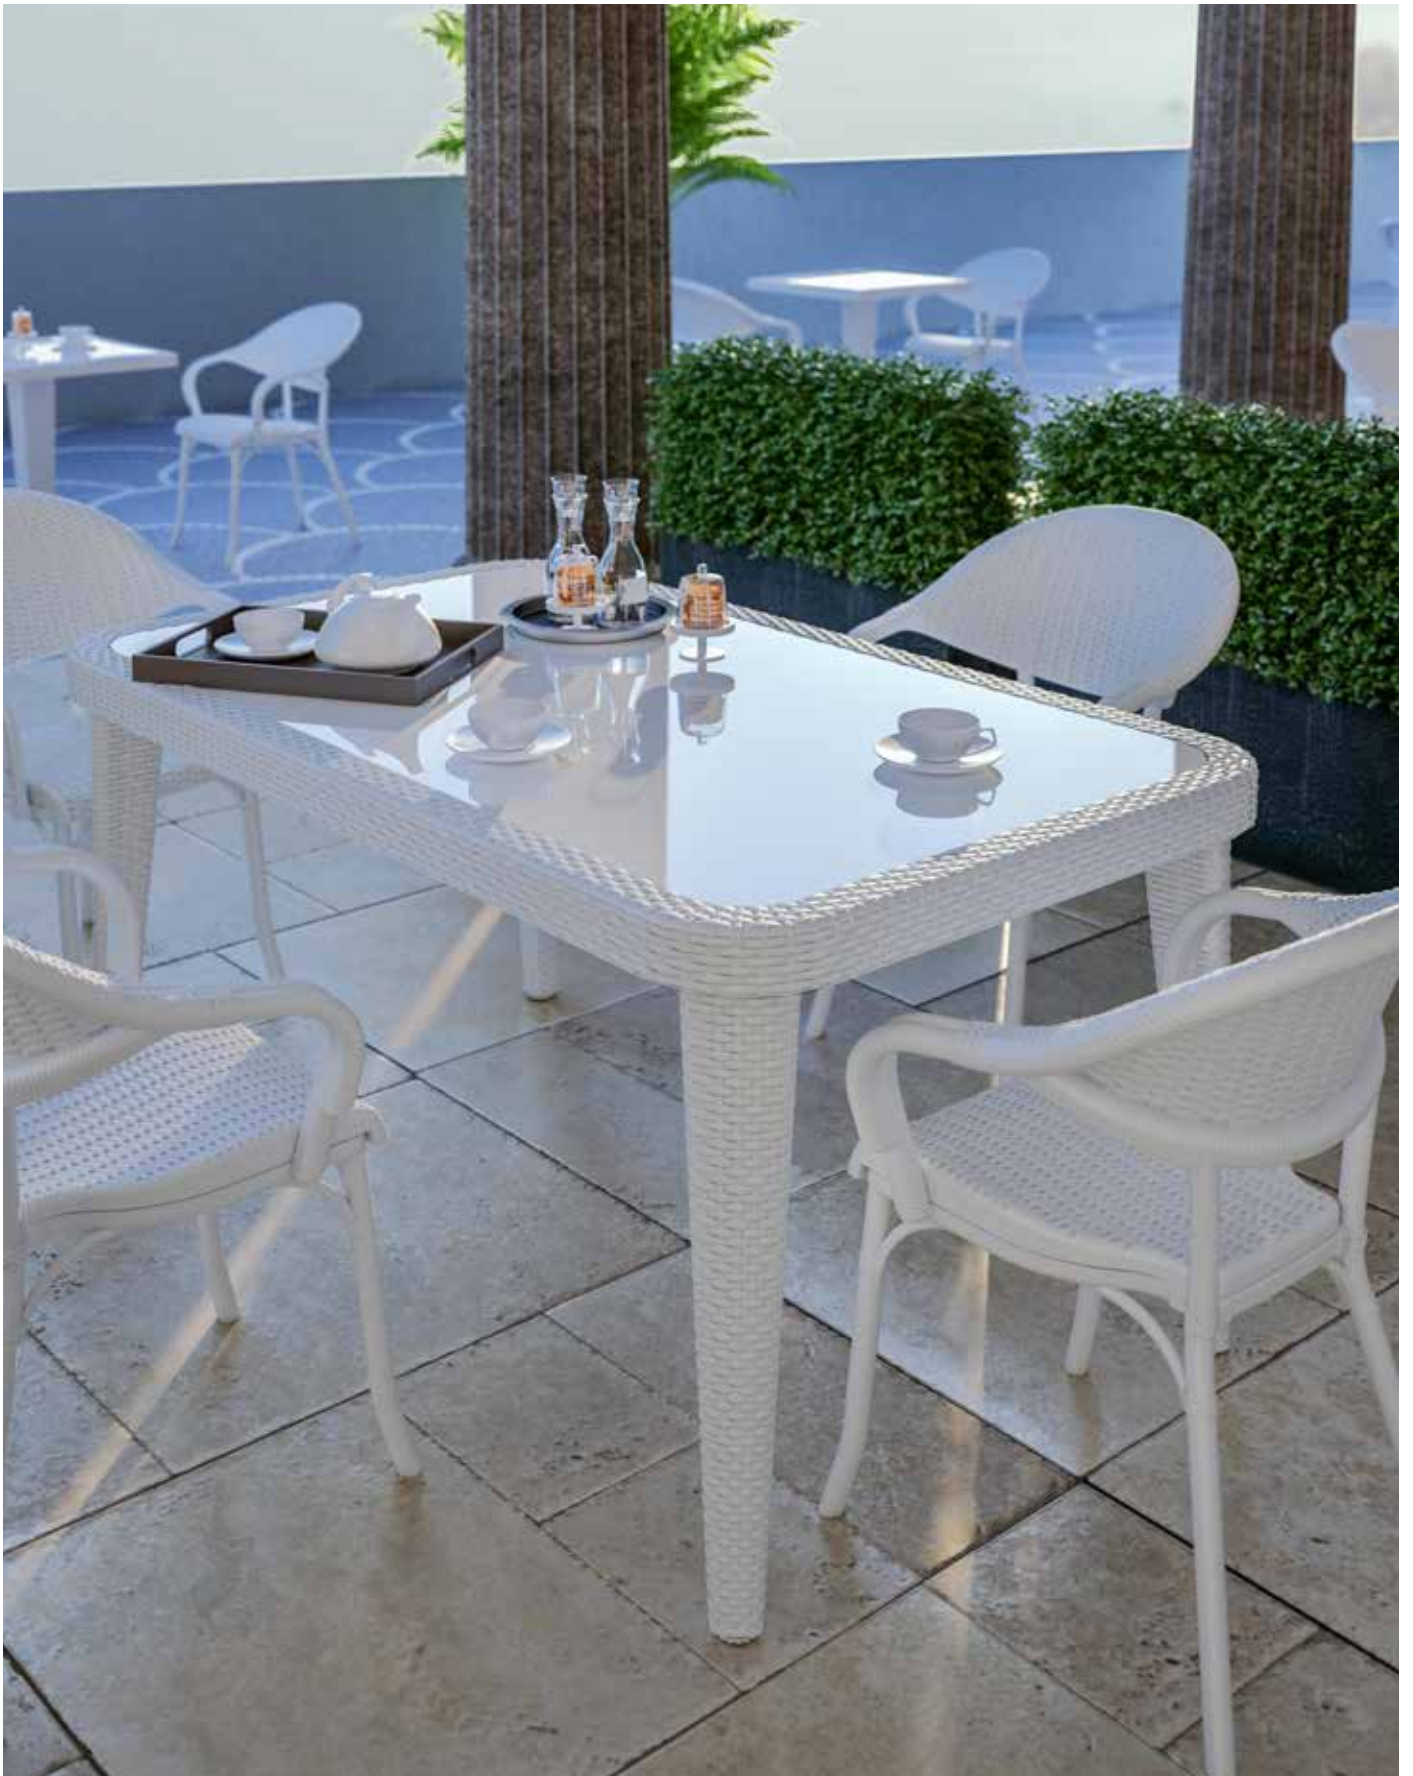

Table **Osaka**

# Table Osaka Iroko Top

Giant table. You can use it wherever you want (indoors, outdoors). Table Osaka with iroko top will be the most attractive furniture in your house. Easy to assemble, clean, and carry, it is basically designed to make your life easier. Six different color options are available; Black, Wenge, Wood, Coffee, Cream and White.

- Table 90x150 cm with Iroko Top
- Suitable for 6 person
- Easy to assemble
- Aluminum bars underneath the top
- Adjustable pingos
- Compatible with armchair Flash-R, Royal and Antares

# Table Osaka Glass Top

Giant table. You can use it wherever you want (indoors, outdoors). Table Osaka with glass top will be the most attractive furniture in your house. Easy to assemble, clean, and carry, it is basically designed to make your life easier. Six different color options are available; Black, Wenge, Wood, Coffee, Cream and White.