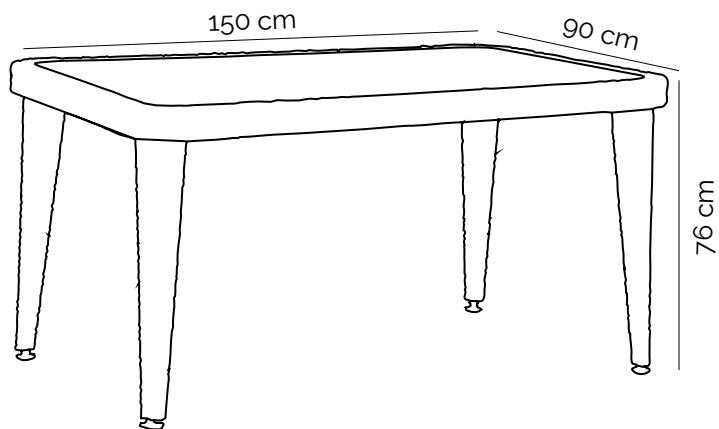

- Table 90x150 cm with Glass Top
- Suitable for 6 person
- Easy to assemble
- Aluminum bars underneath the top
- Adjustable pingos
- 6 mm tempered colored glass
- Compatible with armchair Flash-R, Royal and Antares