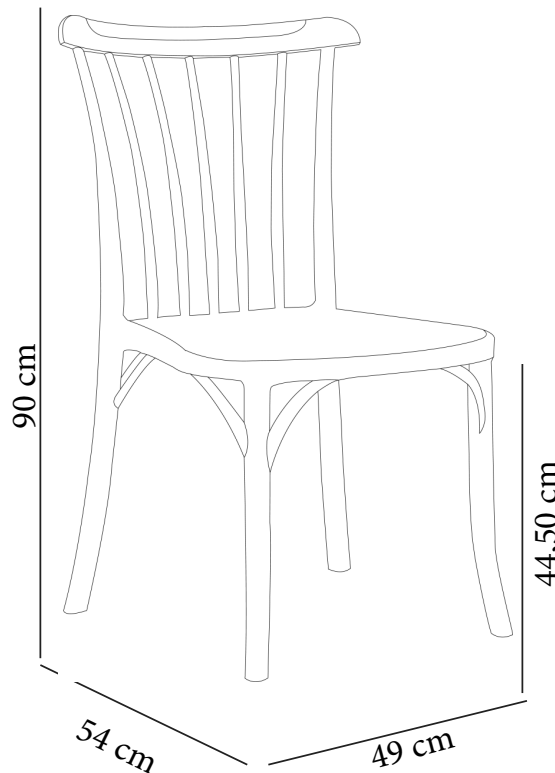

Chair **GOZO**

Chair **GOZO PAD**

Chair GOZO

A combination of lines which lie down harmoniously creates a minimal silhouette. The efficient virgin polypropylene with gas assisted moulding technique guarantees solidity and allows to achieve different sections for its back and legs. Surface is slightly wooden textured, light but sturdy and the characteristic back is suitable for indoor & outdoor use, in kitchens, restaurants, hotels, gardens, terraces and pool sides. The high-resistant feet have interchangeable PVC footers. Chair GOZO is an elegant model which can easily fit into different environments.

Packaging Details (crtn)

4 pcs - 50X68X130 cm - 0,44 cbm

Weight (stack)

Net : 3,80 kg

Gross : 4,30 kg

Loading Info (stack)

20' DC : 420 pcs

40' DC : 840 pcs

37 cm

40 cm

- Plastic underneath seat
- 3 cm 28-HD gray sponge
- Attachable with velcro strip
- Pad thickness : 4 cm
- Pad weight : 0,9 kg
- Pad dimensions : 37x40x4 cm

Weight (crtn)

Net : 4,70 kg

Gross : 5,50 kg