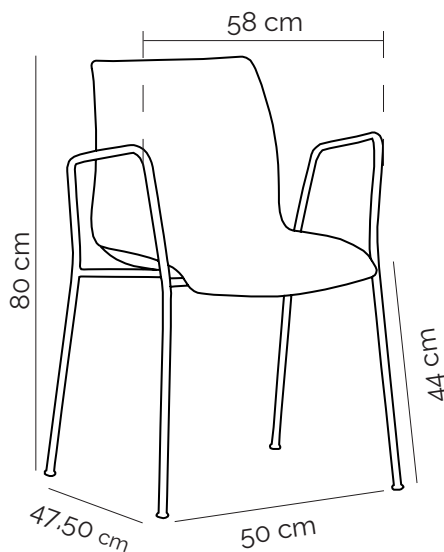

Tilia

Chair **Laser**

Armchair **Laser**

Bar Chair **Laser**

- Stackable up to 8 pcs
- PP Shell
- Chromed legs, thickness 2 mm, Ø14
- Suitable for indoor use
- CATAS test certificated

- Stackable up to 8 pcs
- PP Shell
- Chromed legs, thickness 2 mm, Ø14
- Suitable for indoor use