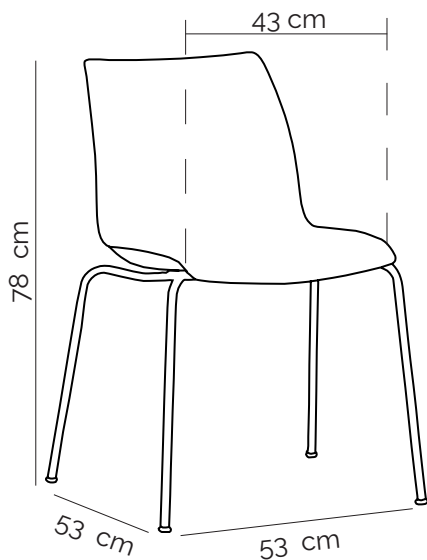

- Stackable up to 8 pcs
- PP Shell
- Chromed legs, thickness 2 mm, Ø14
- Suitable for indoor use
- CATAS test certificated

4 pcs - 59X63X109 cm / 0,41 cbm

Turkey

Discover  
the potential

101010205  
Ivory White

101010067  
Cream

101010068  
Red

101010353  
Wood

101010070  
Wenge

- Stackable up to 8 pcs
- PP Shell
- Chromed legs, thickness 2 mm, Ø14
- Suitable for indoor use