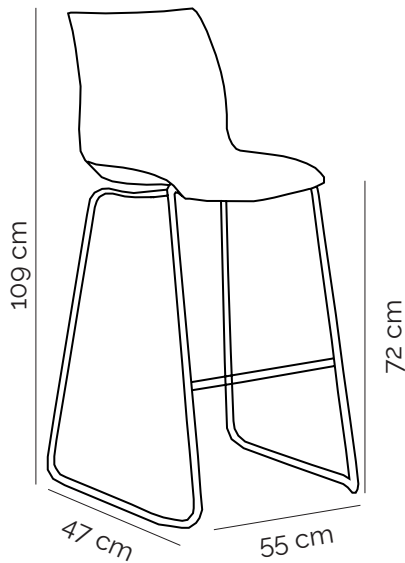

Bar Chair LASER

Bar Chair Laser, versatile with polypropylene shell available in 6 colours: ivory white, cream, red, wood, wenge and black. Stackable, matte finish shell and chrome frame. It is suitable for indoor / outdoor use.

- Stackable up to 8 pcs
- Die-cast aluminium frame
- Pc back and PP seat
- Suitable for indoor and outdoor use
- CATAS test certificated

Technical Details

Crtn

Net : 6,00 kg

Gross : 7,15 kg

20' DC : 240 pcs

40' DC : 480 pcs

40' HC : 560 pcs

90 cbm truck : 700 pcs

4 pcs - 62X65X102 cm / 0,41 cbm

Turkey

Discover
the potential