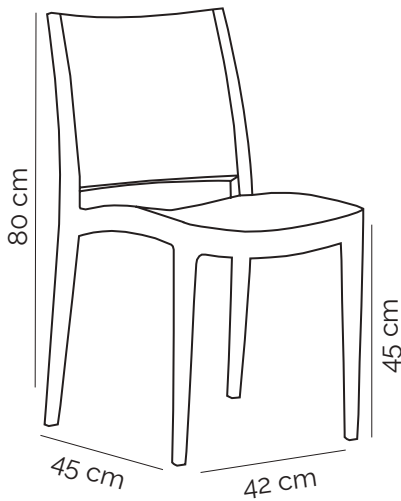

Chair Specto with a slim pad. Its pad is formed by plywood underneath, with a 3 mm thick sponge and water repellent / velvet fabric. The pad is assembled before packaging and the chair is sent to you 4 pieces in a carton box. You can easily use it for both indoors and outdoors.

Coffee
101010510

Pistachio
101040087

Crtn

Net : 4,00 kg
Gross : 4,70 kg

20' DC : 392 pcs
40' DC : 816 pcs
40' HC : 848 pcs
90 cbm truck : 1000pcs

4 pcs / crtn - 48X64X102 cm / 0,31 cbm

Armchair Specto XL

Adaptability to indoor and outdoor environments and stackability make the Armchair Specto XL a classic. It is made from polypropylene reinforced with glass fibers and injection moulded with the use of gas technology. The armchair is solid and light at the same time.