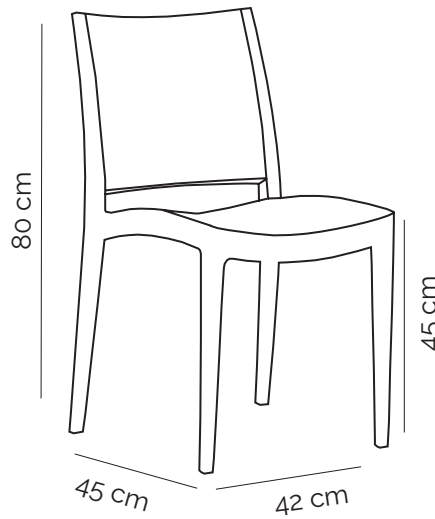

Chair Specto
Armchair Specto XL

Chair Specto

Chair Specto is made from gas assisted polypropylene and is practical, light and easily stackable. It is available in several colours, which range from warm shades, such as red and orange, to cooler colours such as pistachio green and sax blue, which goes perfectly with every type of furniture for outdoors, dining and relaxation.

Packaging Details (crtn)

4 pcs - 48x64x102 - 0,31 cbm

Stack

Net : 3,90 kg

Gross : 3,20 kg

Loading Info (stack)

20' DC : 575 pcs

40' DC : 1219 pcs

Chair Specto with a slim pad. Its pad is formed by plywood underneath, with a 3 mm thick sponge and water repellent / velvet fabric. The pad is assembled before packaging and the chair is sent to you 4 pieces in a carton box. You can easily use it for both indoors and outdoors.

Coffee
101010510

Pistachio
101040087

Crtn

Net : 4,00 kg
Gross : 4,70 kg

20' DC : 392 pcs
40' DC : 816 pcs
40' HC : 848 pcs
90 cbm truck : 1000pcs

4 pcs / crtn - 48X64X102 cm / 0,31 cbm

Armchair Specto XL

Adaptability to indoor and outdoor environments and stackability make the Armchair Specto XL a classic. It is made from polypropylene reinforced with glass fibers and injection moulded with the use of gas technology. The armchair is solid and light at the same time.