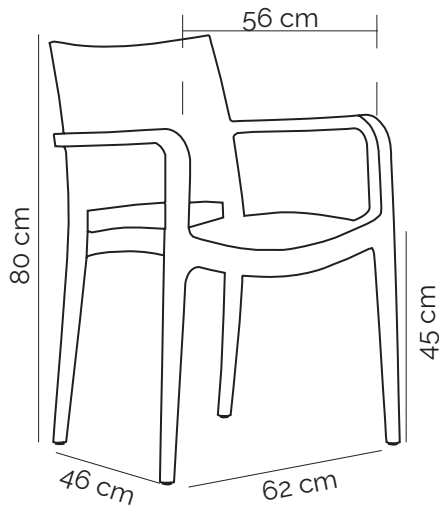

Crtn

Net : 4,75 kg
Gross : 5,65 kg

20' DC : 264 pcs
40' DC : 536 pcs
40' HC : 620 pcs
90 cbm truck : 748 pcs

4 pcs / crtn - 48X64X102 cm / 0,31 cbm

CATAS®

EN 581-1:2006
EN 1728:2000
EN 1022:2005

Turkey

Discover
the potential