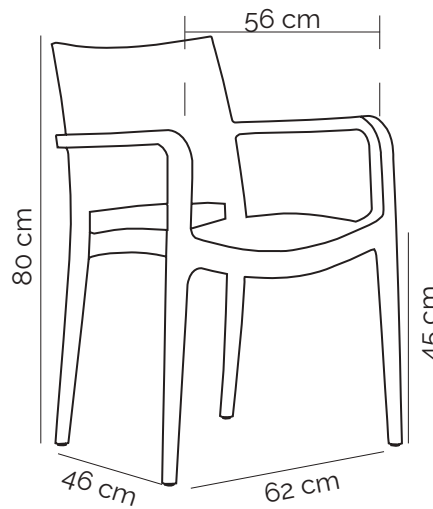

Chair Specto with a slim pad. Its pad is formed by plywood underneath, with a 3 mm thick sponge and water repellent / velvet fabric. The pad is assembled before packaging and the chair is sent to you 4 pieces in a carton box. You can easily use it for both indoors and outdoors.

Coffee
101010510

Pistachio
101040087

Crtn

Net : 4,00 kg
Gross : 4,70 kg

20' DC : 392 pcs
40' DC : 816 pcs
40' HC : 848 pcs
90 cbm truck : 1000pcs

4 pcs / crtn - 48X64X102 cm / 0,31 cbm

Armchair Specto XL

Adaptability to indoor and outdoor environments and stackability make the Armchair Specto XL a classic. It is made from polypropylene reinforced with glass fibers and injection moulded with the use of gas technology. The armchair is solid and light at the same time.